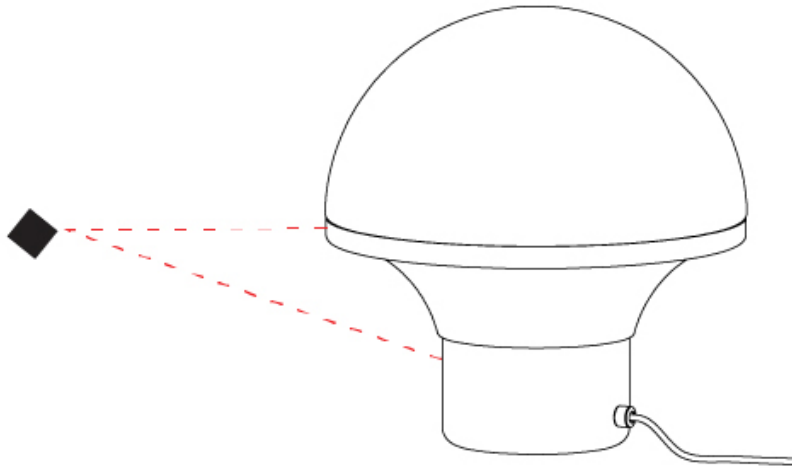

GEYSER PORTABLE

D94039

PROJECT

TYPE

SPECIFIER

QUANTITY

DATE