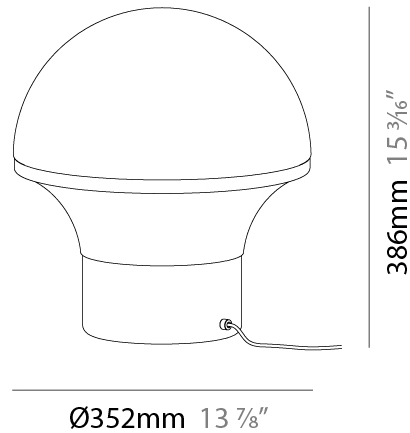

PROJECT
TYPE
SPECIFIER
QUANTITY
DATE

GEYSER PORTABLE

D94040

base number

1. To build a product code in our configurator select the specify button on the base model # product page
2. To build a manual product code on this datasheet choose from the options listed below in blue font and add the suffix to the base model #

GENERAL

Series: Geysler
Brand: Milan
Division: Design
Mounting Type: Portable
Mounting Location: Table
Subcategory: Table

PHYSICAL

Shape: Abstract
Diameter (mm): 352
Diameter (in): 13 7/8
Height (mm): 386
Height (in): 15 3/16
Light Distribution: Omnidirectional
Weight (kg): 5.0
Weight (lbs): 10.999
Diffuser: Satin Opal Acid-Etched Blown Glass
Fixture Finish: BLK
Fixture Material: Stainless Steel
Upon Request: Bolt Down

ELECTRICAL

Number of Lamps: 1
Lamp Type: LED Retrofit
Lamp Shape: A19
Bulb Included: Bulb Not Included
Total Output Wattage (W): 12
Max. Wattage Per Lamp (W): 12
Lamp Base: E26
Dimming: 5-Step Touch Dimming
Input Voltage (V): 120
Upon Request: 277Vac / GU24

LED

OPTICAL

RATINGS AND CERTIFICATIONS

Certified By: CSA Certified to UL and CSA Standards
IP rating: IP20